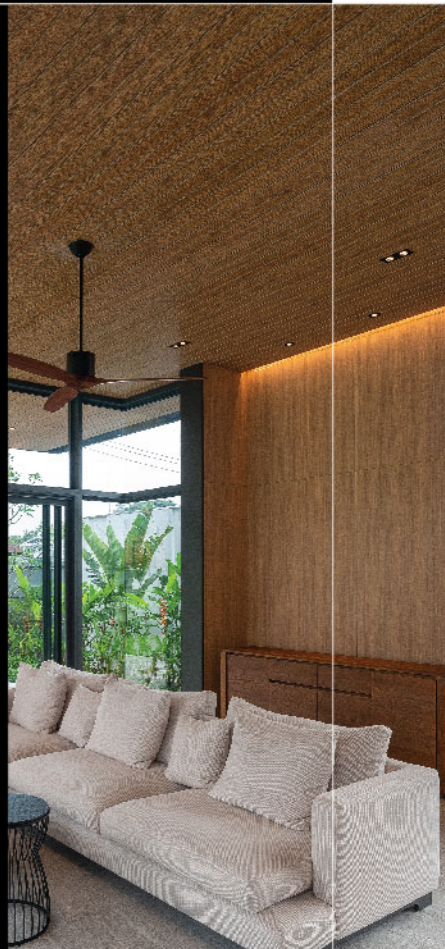

FEEL THE NATURE