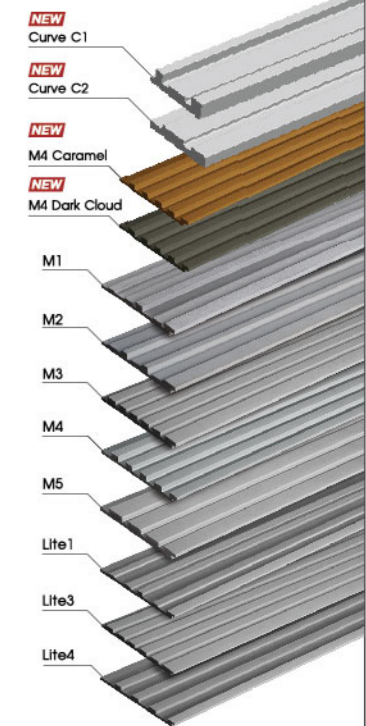

LIVING WITH PATTERN

Facade that creates dimensions for architecture with the addition of patterns into the wall, balcony line or the outer shell of the building (Facade) with materials that have dimensions or grooving, causing dead space that occurs in both internal spaces or outside, nice to use and has functions that support the lifestyle of the residents. Examples of materials that are commonly used in this facade are SCG MODEENA, SCG MODISH, SCG TRIM, SCG C-CHANNEL.

งานฟาซาด ที่สร้างมิติให้กับสถาปัตยกรรม ด้วยการเติมแต่งลวดลาย หรือแพทเทิร์นเข้าไปในกำแพง แนวระเบียง หรือเปลือกนอกของอาคาร (Facade) ด้วยวัสดุที่มีมิติ มีการเจาะร่อง หรือวัสดุที่มีการเล่นระดับสูงต่ำของการออกแบบ ทำให้ Dead space ที่เกิดขึ้นทั้งพื้นที่ภายใน หรือภายนอกนำใช้งาน และมีฟังก์ชันที่รองรับไลฟ์สไตล์ของผู้อยู่อาศัย ตัวอย่างวัสดุที่มักถูกหยิบจับมาใช้ในฟาซาดรูปแบบนี้ คือ SCG MODEENA, SCG MODISH, SCG TRIM, SCG C-CHANNEL

SCG MODEENA

ผนังตกแต่ง เอสซีจี รุ่น โมดีน่า

Modeena reaffirms its leadership status in 3D grooved wall decorations with its new Modeena finishing paint series that include Caramel and Dark Cloud colors that set new standards for wall decorations. The smooth, even, strong and durable paint finishes from the factory make installation work easier while reducing work time, and the profile of the M4 edition includes the warm-brown Caramel color as well as the high-intensity, bold and brooding Dark Cloud color, both of which are excellent shades of color that easily match with a variety of house designs and styles.