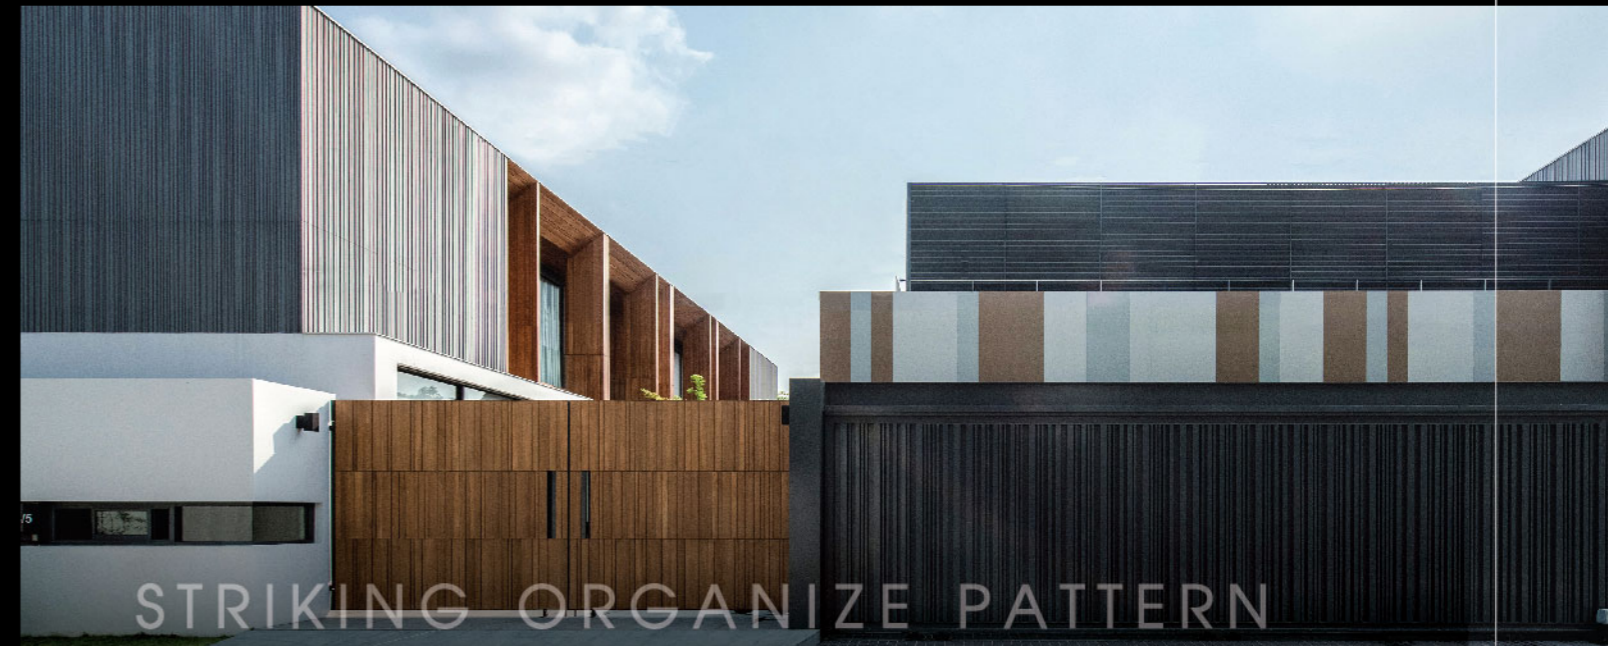

SCG MODEENA

ผนังตกแต่ง เอสซีจี รุ่น โมดีน่า

Modeena reaffirms its leadership status in 3D grooved wall decorations with its new Modeena finishing paint series that include Caramel and Dark Cloud colors that set new standards for wall decorations. The smooth, even, strong and durable paint finishes from the factory make installation work easier while reducing work time, and the profile of the M4 edition includes the warm-brown Caramel color as well as the high-intensity, bold and brooding Dark Cloud color, both of which are excellent shades of color that easily match with a variety of house designs and styles.

ตกแต่งฟาซาดหรือผนังภายใน สร้างแพทเทิร์นที่แตกต่างแบบมีมิติ ด้วยผนังตกแต่ง เอสซีจี รุ่น โมดีน่า โดดเด่นด้วยมิติที่ลึก เด่นชัดไม่เหมือนใคร สวยเรียบด้วยการออกแบบบังใบระหว่างแผ่น หมดปัญหาเรื่องรอยสกปรก ออกแบบได้หลากหลาย สร้าง Mood & Tone ได้ง่ายๆ ด้วยการทาสี ไม่ว่าจะสโตนโมเดิร์น หรือเนเชอรัล ใช้งานได้ทั้งภายนอกและภายใน หรือติดตั้งบนฝ้าได้ สำหรับรุ่น โมดีน่า โลโก้ ทั้งยังสามารถติดตั้งในพื้นที่โค้งได้ สำหรับรุ่น โมดีน่า เคิร์ฟ

Materials	Series	Size (cm.)	Weight (kg./pc.)
Fiber Cement	Modeena	30x300x2.5/ 30x150x2.5	20.8/10.4
	Modeena Lite	30x300x1.8	14.8
	Modeena Curve	10x300x2.5/10x300x1.6	7.6/6.2

* The following information relates to only M1 series. For more details, please scan QR Code
**The following information relates to only Lite 1 Series. For more details, please scan QR Code
* เฉพาะโมดีน่า เอ็ม1 เท่านั้น รายละเอียดเพิ่มเติม โปรดสแกน QR Code
**เฉพาะโมดีน่า โลโก้ เท่านั้น รายละเอียดเพิ่มเติม โปรดสแกน QR Code