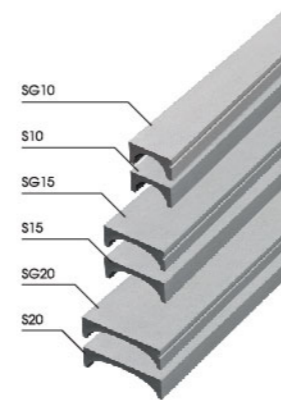

STANDARD NEAT ORNAMENT

This premium-grade artificial wood made from wood-plastic composite (WPC) is especially selected for quality and the ability to withstand the climate of Thailand. You can be confident that the product will not twist and bend, and its 2 patterns of paint finishes that exist in the same panel along with its modern and natural grooved wooden patterns give you the comfort that the color will not peel off is not flammable, in addition to being anti-slip in nature, which enhances the safety and eases the concern of everyone living in the home.

พื้นไม้เทียม วัสดุ wood plastic composite (WPC) เกรดพรีเมียมที่คัดสรรคุณภาพมาโดยเฉพาะ ทนทาน สภาพอากาศของประเทศไทย มั่นใจไม่บิดตัว มาพร้อมคุณสมบัติสีสำเร็จถึงเนื้อใน 2 ลวดลายในแผ่นเดียว ลายเขาวงกตสไตล์โมเดิร์นและลายไม้รูปลักษณะคัจฉาไม่ธรรมดา มั่นใจได้ไม่ลอกสี รวมทั้งไม่ลามไฟ และยังมีคุณสมบัติกันลื่น เพิ่มความปลอดภัยไว้กังวลให้ทุกการอยู่อาศัยของคนในบ้าน

Materials	Size (cm.)	Weight (kg./pc.)
Wood Plastic Composite	14.8x290x2.5	8

มีให้เลือก 2 ลวดลาย

Coconut Shell

NEW

Oak

NEW

Mocha

NEW

Choco

Chestnut

Charchoc