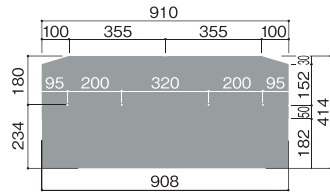

Wood

Size	910x182x5.5 mm
Weight/Sheet	3.5 kg
Usage	6.06 sheets/sq.m
Weight	21.21 kg./sq.m

Brick

Size	910x182x5.5 mm
Weight/Sheet	3.6 kg
Usage	6.06 sheets/sq.m
Weight	21.82 kg./sq.m

Flat

Size	910x182x5.5 mm
Weight/Sheet	3.6 kg
Usage	6.06 sheets/sq.m
Weight	21.82 kg./sq.m

Uroko

Size	910x152x6 mm
Weight/Sheet	4 kg
Usage	7.27 sheets/sq.m
Weight	29.09 kg./sq.m

Hishi

Size	910x152x6 mm
Weight/Sheet	3.5 kg
Usage	7.27 sheets/sq.m
Weight	25.45 kg./sq.m

Sand

Size	910x182x7 mm
Weight/Sheet	3.9 kg
Usage	6.06 sheets/sq.m
Weight	23.64 kg./sq.m

Simple

Size	910x182x5.2 mm
Weight/Sheet	3.5 kg
Usage	6.06 sheets/sq.m
Weight	21.21 kg./sq.m

Colonial

Size	910x182x5.2 mm
Weight/Sheet	3.4 kg
Usage	6.06 sheets/sq.m
Weight	20.61 kg./sq.m

Manufactured by

KMEW CO., LTD.
13 F CRYSTAL TOWER, 1-2-27 SHIROMI,
CHUO-KU, OSAKA 540-6013, JAPAN