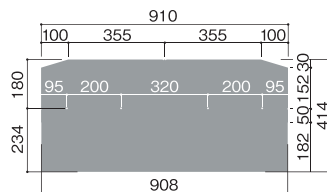

Wood

Size	910x182x5.5 mm
Weight/Sheet	3.5 kg
Usage	6.06 sheets/sq.m
Weight	21.21 kg./sq.m

Brick

Size	910x182x5.5 mm
Weight/Sheet	3.6 kg
Usage	6.06 sheets/sq.m
Weight	21.82 kg./sq.m

Flat

Size	910x182x5.5 mm
Weight/Sheet	3.6 kg
Usage	6.06 sheets/sq.m
Weight	21.82 kg./sq.m

Uroko

Size	910x152x6 mm
Weight/Sheet	4 kg
Usage	7.27 sheets/sq.m
Weight	29.09 kg./sq.m

Hishi

Size	910x152x6 mm
Weight/Sheet	3.5 kg
Usage	7.27 sheets/sq.m
Weight	25.45 kg./sq.m

Sand

Size	910x182x7 mm
Weight/Sheet	3.9 kg
Usage	6.06 sheets/sq.m
Weight	23.64 kg./sq.m