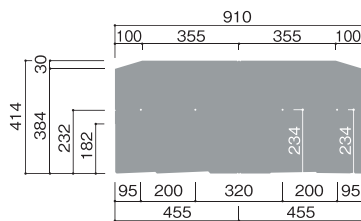

Wood

Size	910x182x5.5 mm
Weight/Sheet	3.5 kg
Usage	6.06 sheets/sq.m
Weight	21.21 kg./sq.m

Brick

Size	910x182x5.5 mm
Weight/Sheet	3.6 kg
Usage	6.06 sheets/sq.m
Weight	21.82 kg./sq.m

Flat

Size	910x182x5.5 mm
Weight/Sheet	3.6 kg
Usage	6.06 sheets/sq.m
Weight	21.82 kg./sq.m

Uroko

Size	910x152x6 mm
Weight/Sheet	4 kg
Usage	7.27 sheets/sq.m
Weight	29.09 kg./sq.m

Hishi

Size	910x152x6 mm
Weight/Sheet	3.5 kg
Usage	7.27 sheets/sq.m
Weight	25.45 kg./sq.m

Sand

Size	910x182x7 mm
Weight/Sheet	3.9 kg
Usage	6.06 sheets/sq.m
Weight	23.64 kg./sq.m

Simple

Size	910x182x5.2 mm
Weight/Sheet	3.5 kg
Usage	6.06 sheets/sq.m
Weight	21.21 kg./sq.m

Colonial

Size	910x182x5.2 mm
Weight/Sheet	3.4 kg
Usage	6.06 sheets/sq.m
Weight	20.61 kg./sq.m

Manufactured by

KMEW CO., LTD.
13 F CRYSTAL TOWER, 1-2-27 SHIROMI,
CHUO-KU, OSAKA 540-6013, JAPAN