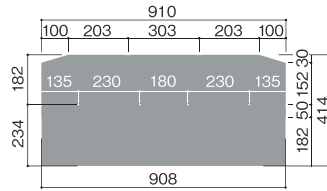

SIMPLE

SOLIDO TYPENM_LAP

FLAT

UROKO

SOLIDO TYPED_LAP

SOLIDO TYPEN_LAP

SOLIDO TYPEN_LAP

LAP-WALL DATA

Wood

Size	910x182x5.5 mm
Weight/Sheet	3.5 kg
Usage	6.06 sheets/sq.m
Weight	21.21 kg./sq.m

Brick

Size	910x182x5.5 mm
Weight/Sheet	3.6 kg
Usage	6.06 sheets/sq.m
Weight	21.82 kg./sq.m

Flat

Size	910x182x5.5 mm
Weight/Sheet	3.6 kg
Usage	6.06 sheets/sq.m
Weight	21.82 kg./sq.m

Uroko

Size	910x152x6 mm
Weight/Sheet	4 kg
Usage	7.27 sheets/sq.m
Weight	29.09 kg./sq.m

Hishi

Size	910x152x6 mm
Weight/Sheet	3.5 kg
Usage	7.27 sheets/sq.m
Weight	25.45 kg./sq.m

Sand

Size	910x182x7 mm
Weight/Sheet	3.9 kg
Usage	6.06 sheets/sq.m
Weight	23.64 kg./sq.m