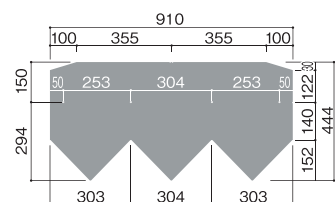

Wood

Size	910x182x5.5 mm
Weight/Sheet	3.5 kg
Usage	6.06 sheets/sq.m
Weight	21.21 kg./sq.m

Brick

Size	910x182x5.5 mm
Weight/Sheet	3.6 kg
Usage	6.06 sheets/sq.m
Weight	21.82 kg./sq.m

Flat

Size	910x182x5.5 mm
Weight/Sheet	3.6 kg
Usage	6.06 sheets/sq.m
Weight	21.82 kg./sq.m

Uroko

Size	910x152x6 mm
Weight/Sheet	4 kg
Usage	7.27 sheets/sq.m
Weight	29.09 kg./sq.m

Hishi

Size	910x152x6 mm
Weight/Sheet	3.5 kg
Usage	7.27 sheets/sq.m
Weight	25.45 kg./sq.m

Sand

Size	910x182x7 mm
Weight/Sheet	3.9 kg
Usage	6.06 sheets/sq.m
Weight	23.64 kg./sq.m

Simple

Size	910x182x5.2 mm
Weight/Sheet	3.5 kg
Usage	6.06 sheets/sq.m
Weight	21.21 kg./sq.m

Colonial

Size	910x182x5.2 mm
Weight/Sheet	3.4 kg
Usage	6.06 sheets/sq.m
Weight	20.61 kg./sq.m

Manufactured by

KMEW CO., LTD.
13 F CRYSTAL TOWER, 1-2-27 SHIROMI,
CHUO-KU, OSAKA 540-6013, JAPAN