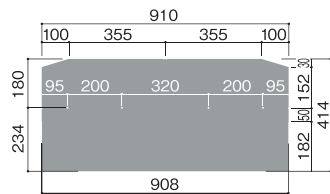

Wood

Size	910x182x5.5 mm
Weight/Sheet	3.5 kg
Usage	6.06 sheets/sq.m
Weight	21.21 kg./sq.m

Brick

Size	910x182x5.5 mm
Weight/Sheet	3.6 kg
Usage	6.06 sheets/sq.m
Weight	21.82 kg./sq.m

Flat

Size	910x182x5.5 mm
Weight/Sheet	3.6 kg
Usage	6.06 sheets/sq.m
Weight	21.82 kg./sq.m

Uroko

Size	910x152x6 mm
Weight/Sheet	4 kg
Usage	7.27 sheets/sq.m
Weight	29.09 kg./sq.m

Hishi

Size	910x152x6 mm
Weight/Sheet	3.5 kg
Usage	7.27 sheets/sq.m
Weight	25.45 kg./sq.m

Sand

Size	910x182x7 mm
Weight/Sheet	3.9 kg
Usage	6.06 sheets/sq.m
Weight	23.64 kg./sq.m

Simple

Size	910x182x5.2 mm
Weight/Sheet	3.5 kg
Usage	6.06 sheets/sq.m
Weight	21.21 kg./sq.m

Colonial

Size	910x182x5.2 mm
Weight/Sheet	3.4 kg
Usage	6.06 sheets/sq.m
Weight	20.61 kg./sq.m

Manufactured by

KMEW CO., LTD.
13 F CRYSTAL TOWER, 1-2-27 SHIROMI,
CHUO-KU, OSAKA 540-6013, JAPAN