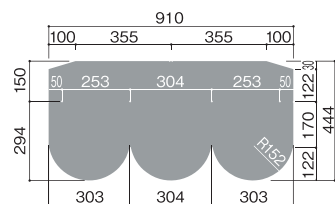

Wood

Size	910x182x5.5 mm
Weight/Sheet	3.5 kg
Usage	6.06 sheets/sq.m
Weight	21.21 kg./sq.m

Brick

Size	910x182x5.5 mm
Weight/Sheet	3.6 kg
Usage	6.06 sheets/sq.m
Weight	21.82 kg./sq.m

Flat

Size	910x182x5.5 mm
Weight/Sheet	3.6 kg
Usage	6.06 sheets/sq.m
Weight	21.82 kg./sq.m

Uroko

Size	910x152x6 mm
Weight/Sheet	4 kg
Usage	7.27 sheets/sq.m
Weight	29.09 kg./sq.m

Hishi

Size	910x152x6 mm
Weight/Sheet	3.5 kg
Usage	7.27 sheets/sq.m
Weight	25.45 kg./sq.m

Sand

Size	910x182x7 mm
Weight/Sheet	3.9 kg
Usage	6.06 sheets/sq.m
Weight	23.64 kg./sq.m