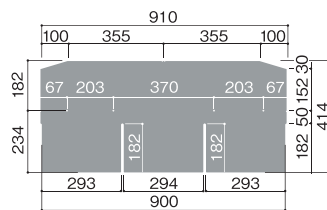

SIMPLE

SOLIDO TYPENM_LAP

FLAT

UROKO

SOLIDO TYPED_LAP

SOLIDO TYPEN_LAP

SOLIDO TYPEN_LAP

LAP-WALL DATA

Wood

Size	910x182x5.5 mm
Weight/Sheet	3.5 kg
Usage	6.06 sheets/sq.m
Weight	21.21 kg./sq.m

Brick

Size	910x182x5.5 mm
Weight/Sheet	3.6 kg
Usage	6.06 sheets/sq.m
Weight	21.82 kg./sq.m

Flat

Size	910x182x5.5 mm
Weight/Sheet	3.6 kg
Usage	6.06 sheets/sq.m
Weight	21.82 kg./sq.m

Uroko

Size	910x152x6 mm
Weight/Sheet	4 kg
Usage	7.27 sheets/sq.m
Weight	29.09 kg./sq.m

Hishi

Size	910x152x6 mm
Weight/Sheet	3.5 kg
Usage	7.27 sheets/sq.m
Weight	25.45 kg./sq.m

Sand

Size	910x182x7 mm
Weight/Sheet	3.9 kg
Usage	6.06 sheets/sq.m
Weight	23.64 kg./sq.m